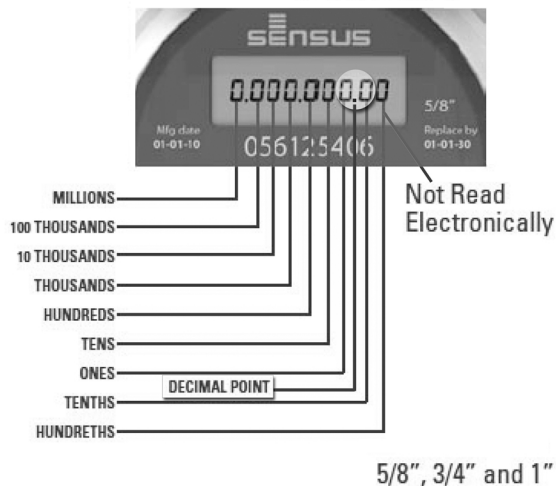

How to Read the iPERL

Quick Guide

THE SENSUS iPERL SYSTEM

The iPERL water management system offers unparalleled low flow accuracy with high flow durability. Innovative magnetic technology allows for the capture of previously unmeasured low flow. The iPERL also provides the ability to report diagnostics and alarms.

ELECTRONIC REGISTER

The high resolution 9-digit hermetically sealed electronic register with LCD display was designed to eliminate problems resulting from dirt, lens fogging and moisture contamination in pit set environments. The iPERL also provides built-in tamper protection. The large, easy to read display also includes battery life, empty pipe and forward/reverse flow indicators.

READING THE REGISTER GALLONS REGISTER

REGISTER DISPLAY

AMR Digit Bar (4 to 8 Digits): The AMR digit bar shows which digits will be reported when the meter is read through the communications interface.

Battery Icon: The Battery Icon will turn on when the battery is low or the meter is near the end of life.

Flow Icon:

Flow Condition	Display
Positive Flow	Circle with +
Negative Flow	Circle with -
Low Flow Cut off	No icon displayed
Empty Pipe	Empty Circle

Unit of Measure: Gallon (GAL)