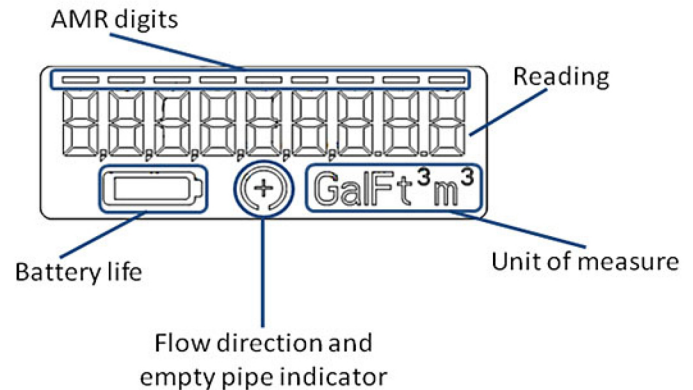

How to Read the iPERL

Quick Guide

THE SENSUS iPERL SYSTEM

The iPERL water management system offers unparalleled low flow accuracy with high flow durability. Innovative magnetic technology allows for the capture of previously unmeasured low flow. The iPERL also provides the ability to report diagnostics and alarms.

ELECTRONIC REGISTER

The high resolution 9-digit hermetically sealed electronic register with LCD display was designed to eliminate problems resulting from dirt, lens fogging and moisture contamination in pit set environments. The iPERL also provides built-in tamper protection. The large, easy to read display also includes battery life, empty pipe and forward/reverse flow indicators.

READING THE REGISTER GALLONS REGISTER

REGISTER DISPLAY

AMR Digit Bar (4 to 8 Digits): The AMR digit bar shows which digits will be reported when the meter is read through the communications interface.

Battery Icon: The Battery Icon will turn on when the battery is low or the meter is near the end of life.

Flow Icon:

Flow Condition	Display
Positive Flow	Circle with +
Negative Flow	Circle with -
Low Flow Cut off	No icon displayed
Empty Pipe	Empty Circle

Unit of Measure: Gallon (GAL)